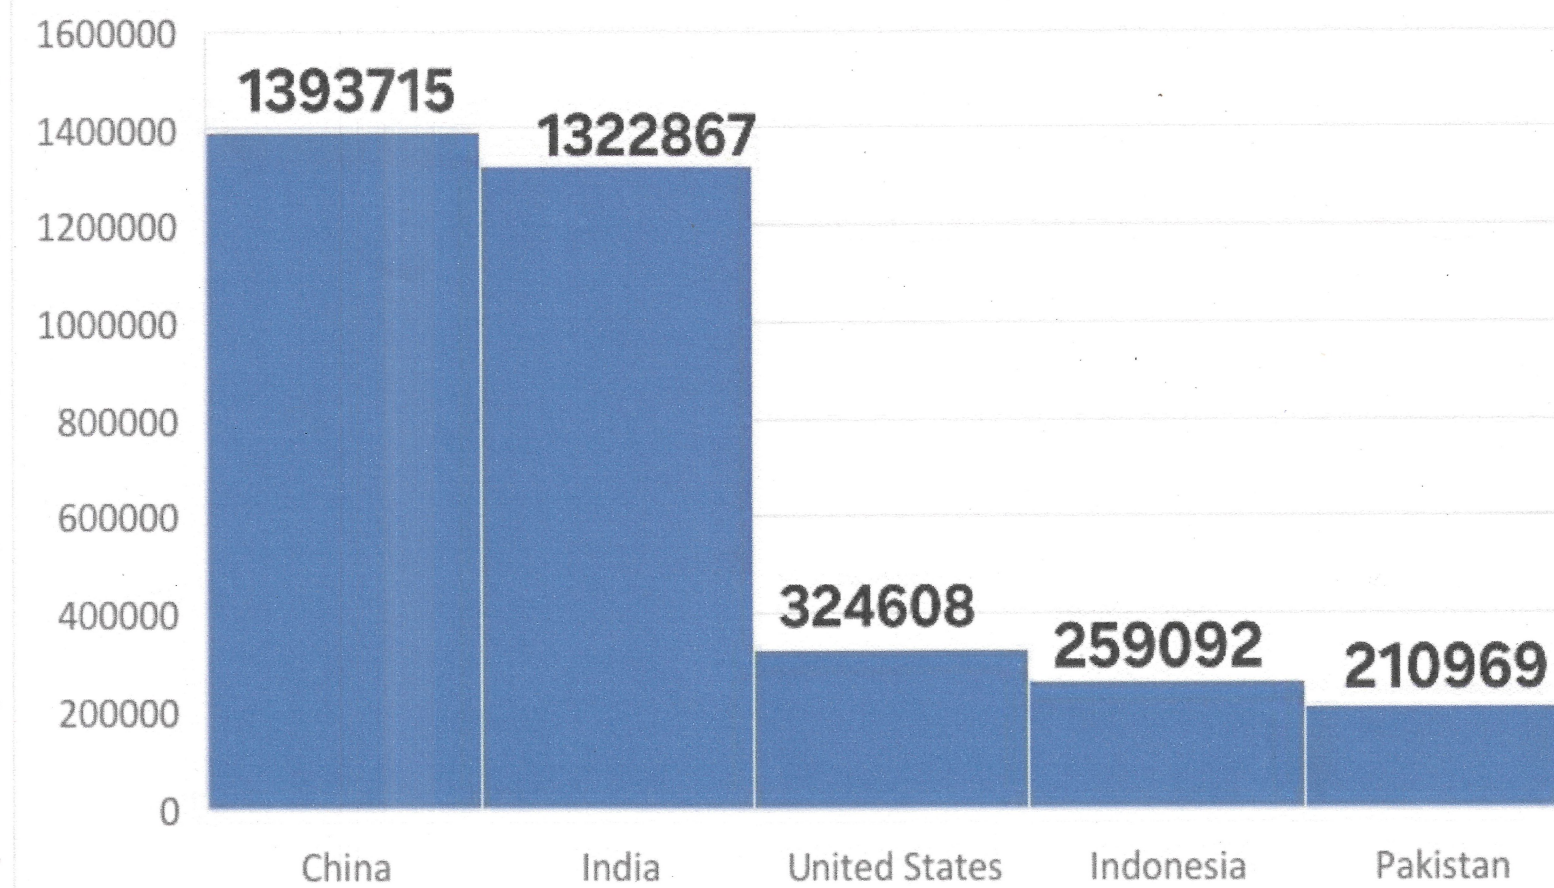

DATA OF WORLD POPULATION 2022-2015

Name	2022	2020	2015
China	1425887	1424930	1393715
India	1417173	1396387	1322867
United Sta	338290	335942	324608
Indonesia	275501	271858	259092
Pakistan	235825	227197	210969

SOURCE: KAGGLE.COM

PIE-CHART OF WORLD POPULATION

WORLD POPULATION IN 2022

SOURCE: SELF GENERATED

HISTOGRAM OF WORLD POPULATION

WORLD POPULATION IN 2015

BAR-GRAPH OF WORLD POPULATION

WORLD POPULATION IN 2020

SOURCE: SELF GENERATED

ANALYSIS
INDIA & PAKISTHAN ARE MAJOR CONTRIBUTORS TO POPULATION GROWTH
CHINA'S POPULATION GROWTH HAS SLOWED SIGNIFICANTLY, SHOWING DEMOGRAPHIC TRANSITION

OVERALL GROWTH(%)
• CHINA: +2.31%
• INDIA: +7.13%
• US: +4.21%
• INDONESIA: +6.33%
• PAKISTAN: +11.78%