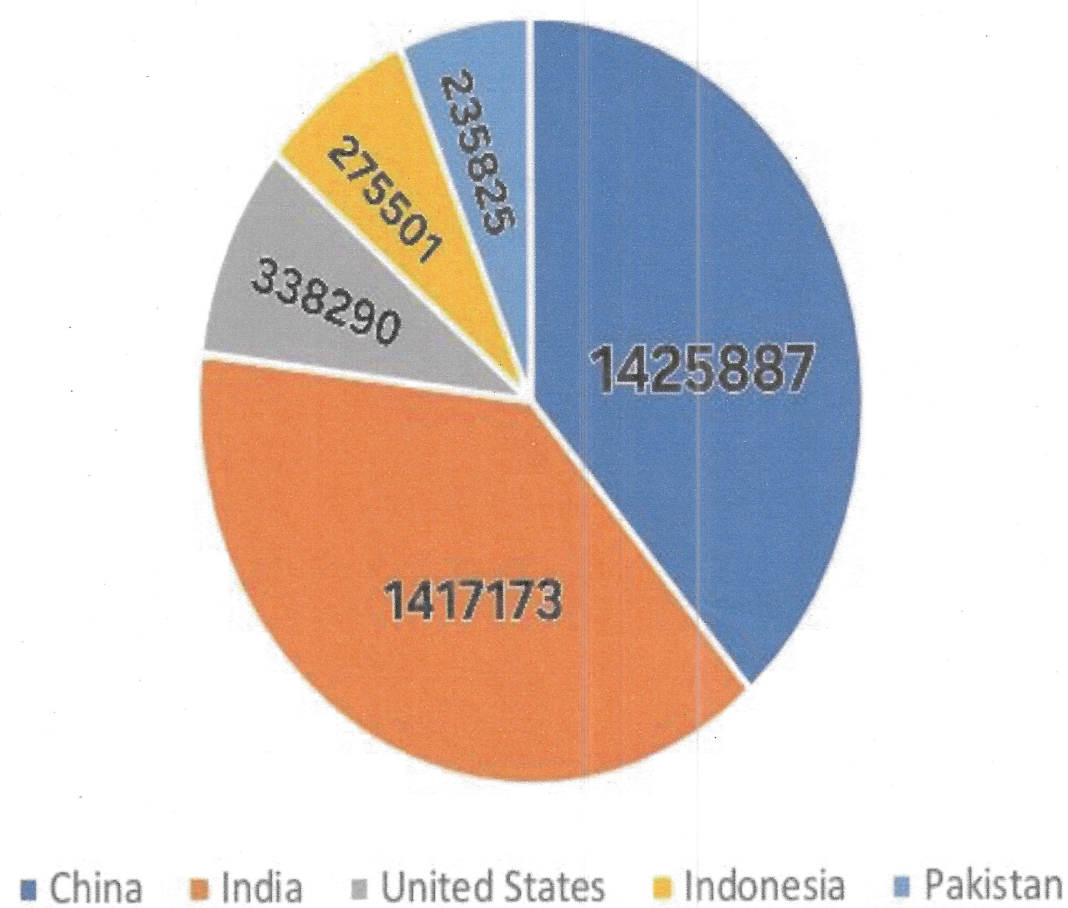

DATA OF WORLD POPULATION 2022-2015

Name	2022	2020	2015
China	1425887	1424930	1393715
India	1417173	1396387	1322867
United Sta	338290	335942	324608
Indonesia	275501	271858	259092
Pakistan	235825	227197	210969

SOURCE: KAGGLE.COM

PIE-CHART OF WORLD POPULATION

WORLD POPULATION IN 2022

SOURCE: SELF GENERATED

HISTOGRAM OF WORLD POPULATION

WORLD POPULATION IN 2015

BAR-GRAPH OF WORLD POPULATION

WORLD POPULATION IN 2020

SOURCE: SELF GENERATED

ANALYSIS
INDIA & PAKISTHAN ARE MAJOR CONTRIBUTORS TO POPULATION GROWTH
CHINA'S POPULATION GROWTH HAS SLOWED SIGNIFICANTLY, SHOWING DEMOGRAPHIC TRANSITION

OVERALL GROWTH(%)
• CHINA: +2.31%
• INDIA: +7.13%
• US: +4.21%
• INDONESIA: +6.33%
• PAKISTAN: +11.78%