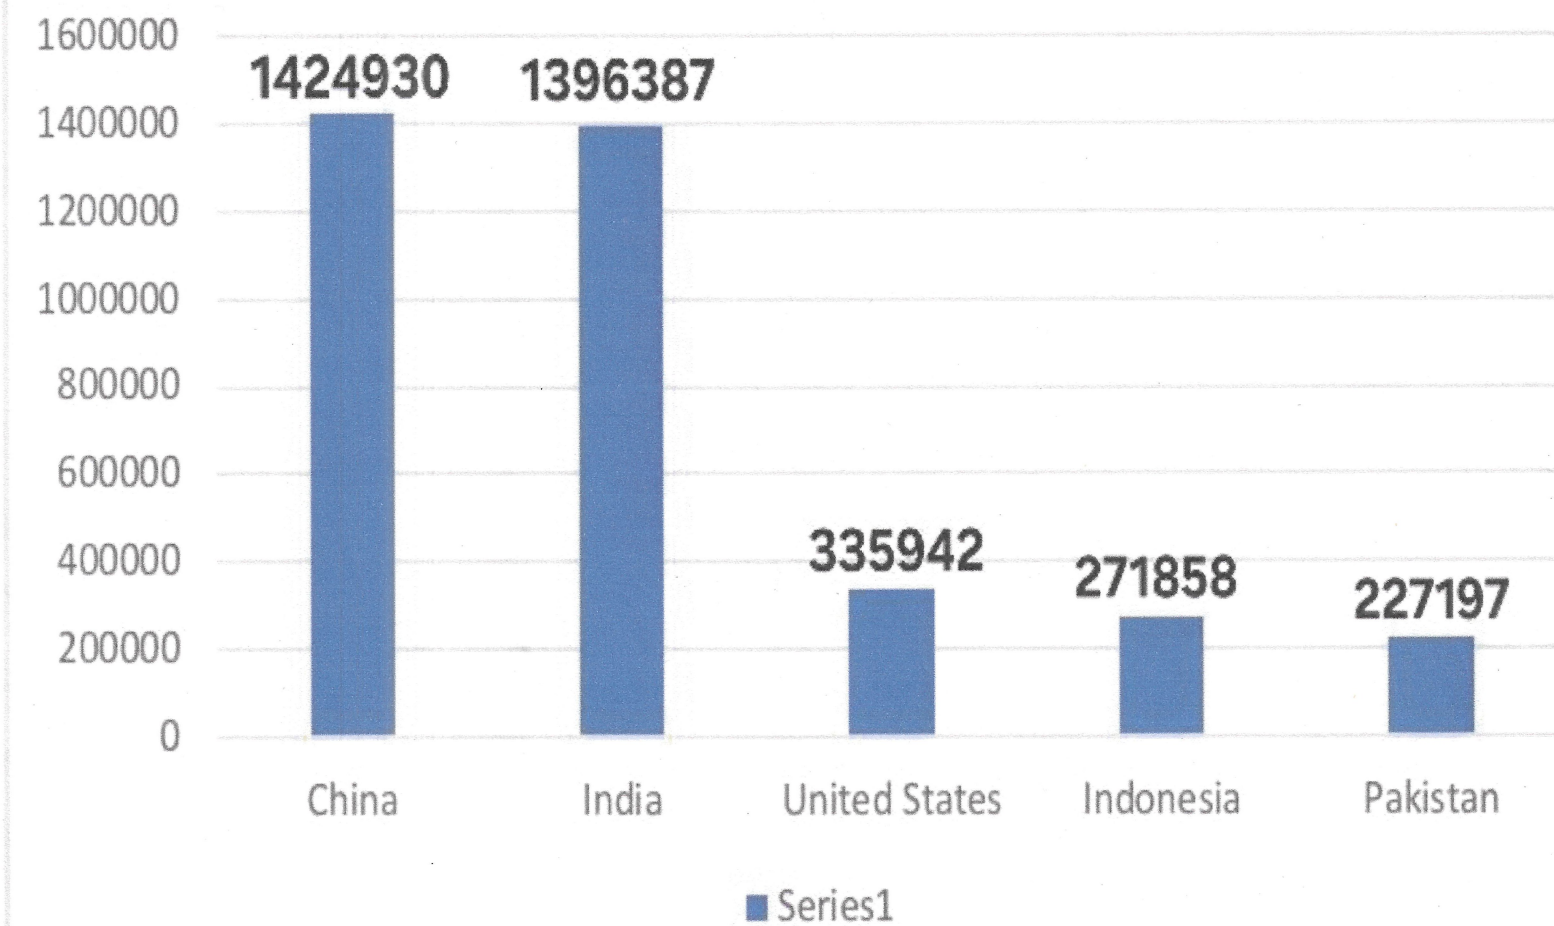

DATA OF WORLD POPULATION 2022-2015

Name	2022	2020	2015
China	1425887	1424930	1393715
India	1417173	1396387	1322867
United Sta	338290	335942	324608
Indonesia	275501	271858	259092
Pakistan	235825	227197	210969

SOURCE: KAGGLE.COM

PIE-CHART OF WORLD POPULATION

WORLD POPULATION IN 2022

SOURCE: SELF GENERATED

HISTOGRAM OF WORLD POPULATION

WORLD POPULATION IN 2015

BAR-GRAPH OF WORLD POPULATION

WORLD POPULATION IN 2020

SOURCE: SELF GENERATED

ANALYSIS
INDIA & PAKISTHAN ARE MAJOR CONTRIBUTORS TO POPULATION GROWTH
CHINA'S POPULATION GROWTH HAS SLOWED SIGNIFICANTLY, SHOWING DEMOGRAPHIC TRANSITION

OVERALL GROWTH(%)
• CHINA: +2.31%
• INDIA: +7.13%
• US: +4.21%
• INDONESIA: +6.33%
• PAKISTAN: +11.78%