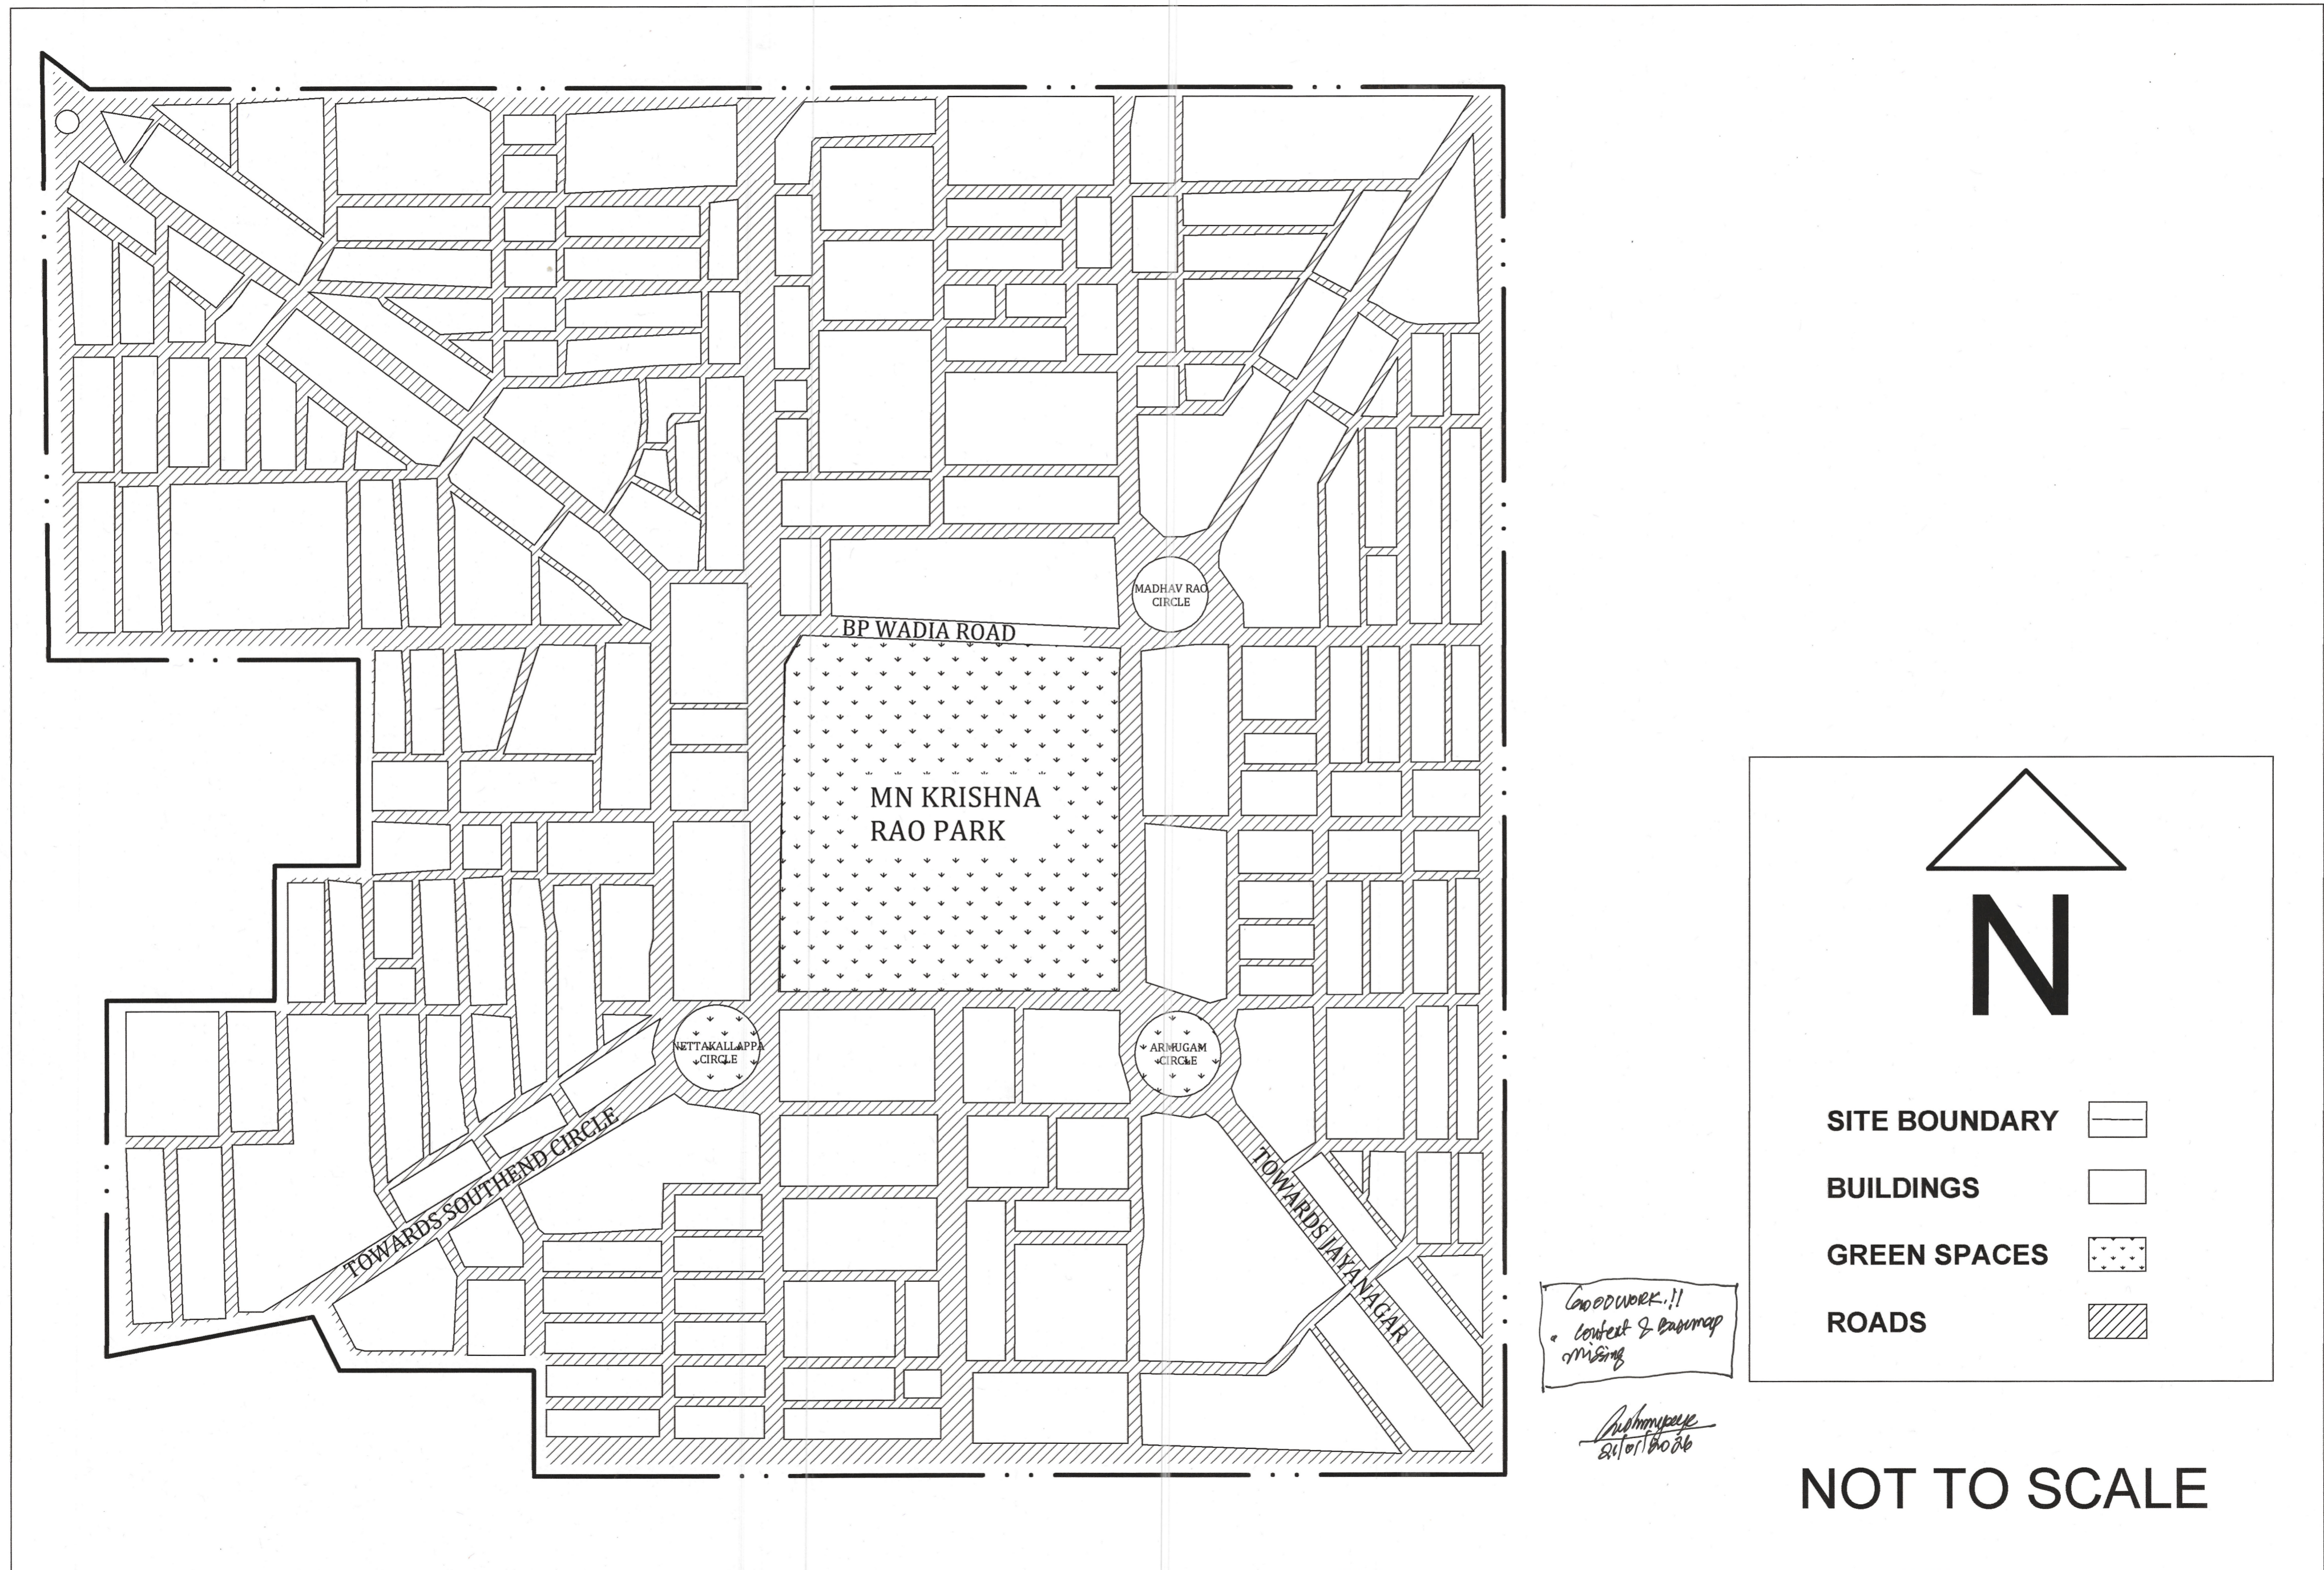

AUTOCAD

BASE - MAP: SANKEY TANK

*• Lvl difference not shown
• Base map & context missing*
21/01/2026

NAME : DIYA.D

USN:

SUB: PLANNING COMMU. - I

SUB CODE : 21PLN14

Good work!!
Context & base map missing